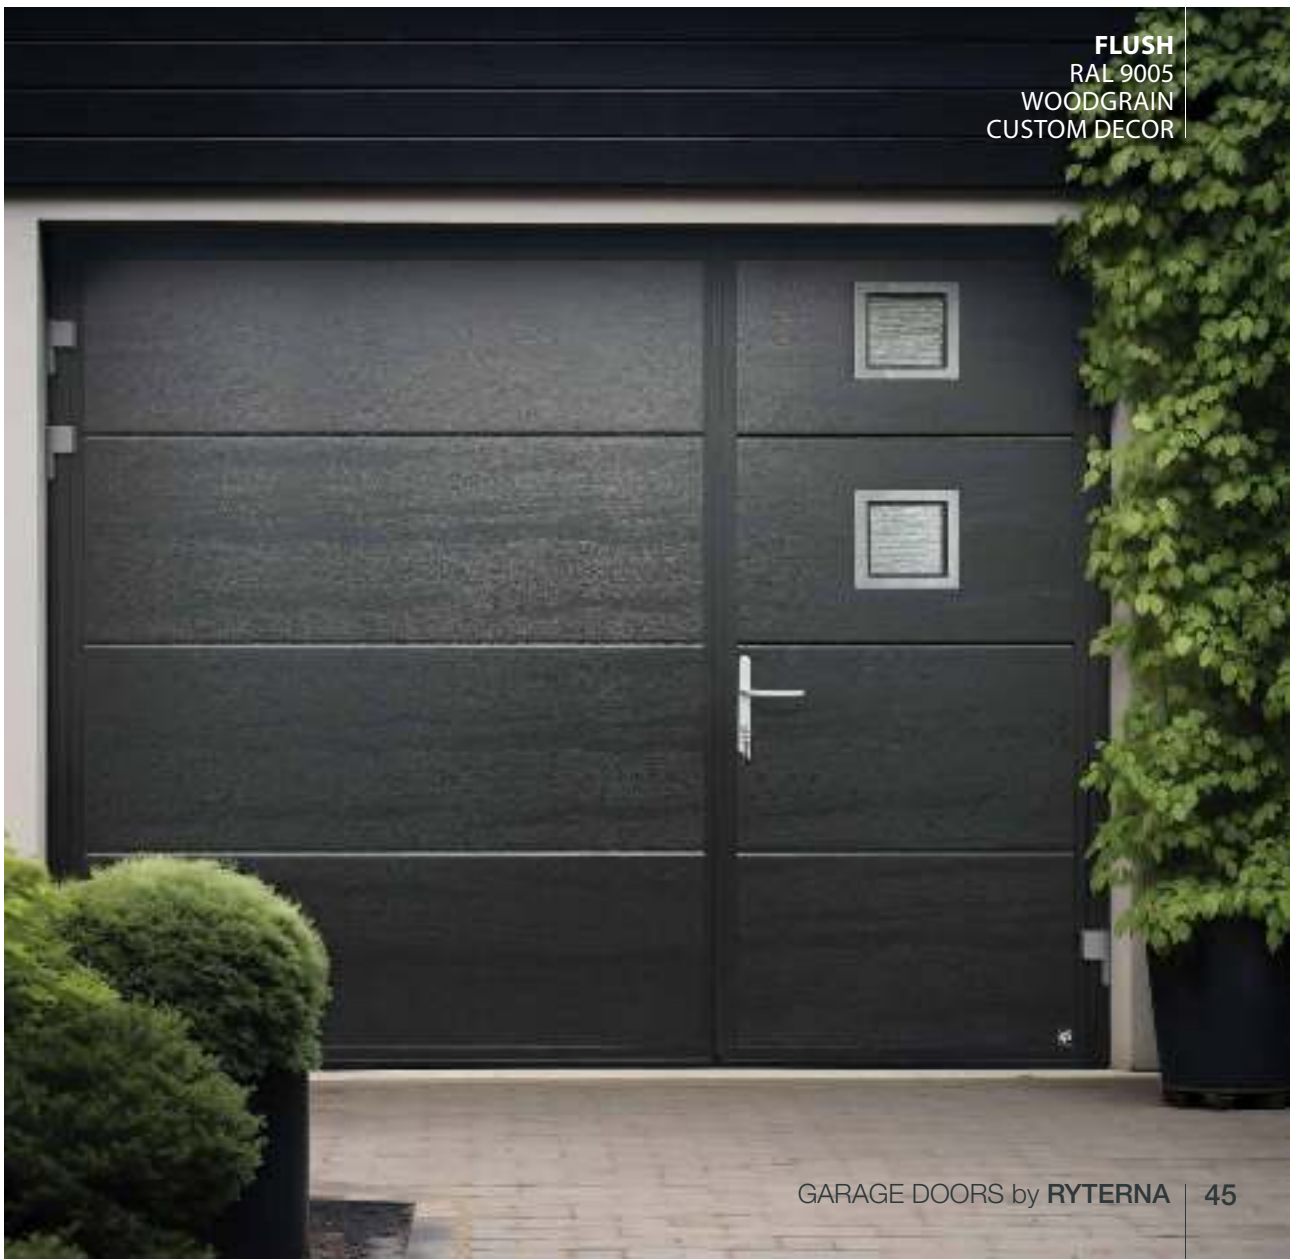

FLUSH
RAL 3003
WOODGRAIN
DECOR A-39