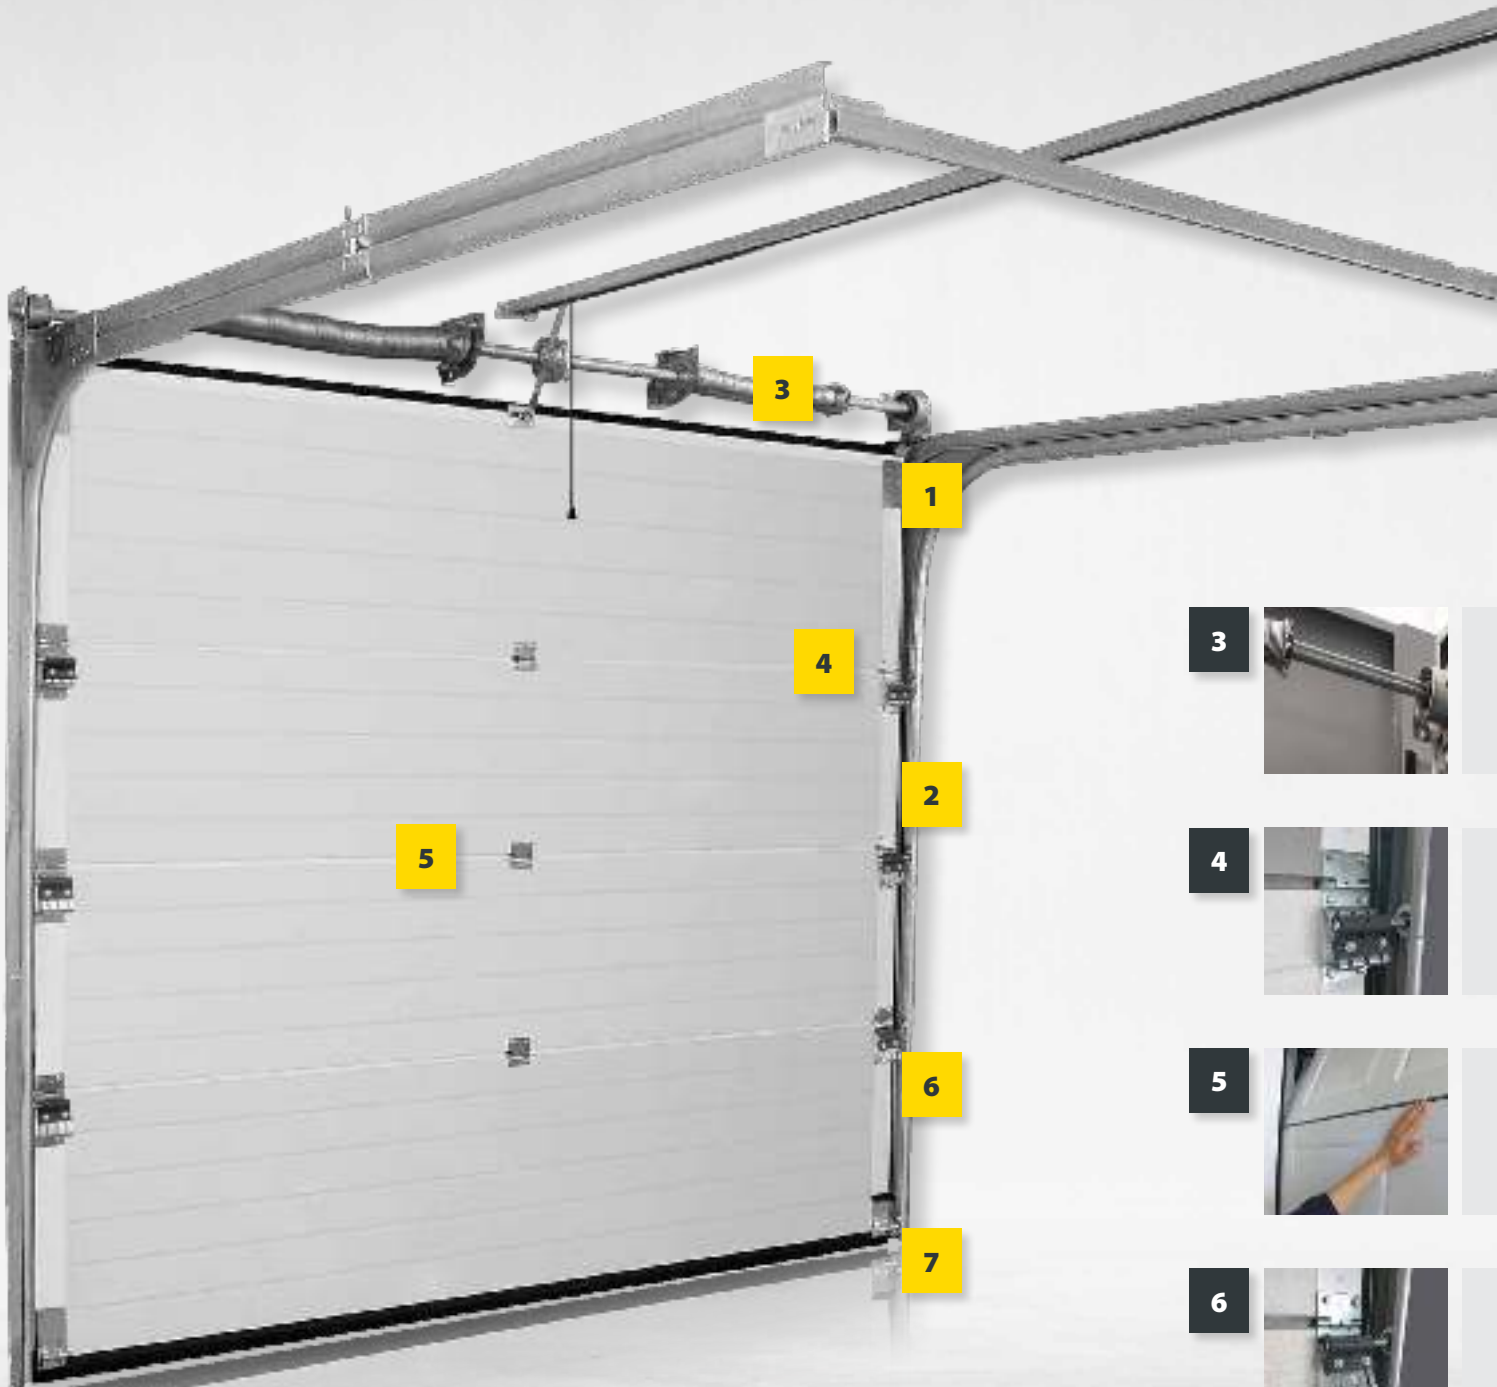

Finger protection. Anti-pinching panels guarantee safe operation.

Side brackets with an adjustable roller carrier ensure the most efficient performance.

A convenient internal handle is located at the bottom corner and is very useful in case of manual operation.

Optional electric operator for your additional convenience.

R40-TM

R40-SM

R40-UM

R40-MIX

1 Safe and reliable track system. Industrial grade tracks are designed for reliable and secure operation.

2 Whole perimeter rubber sealing makes the door energy efficient.