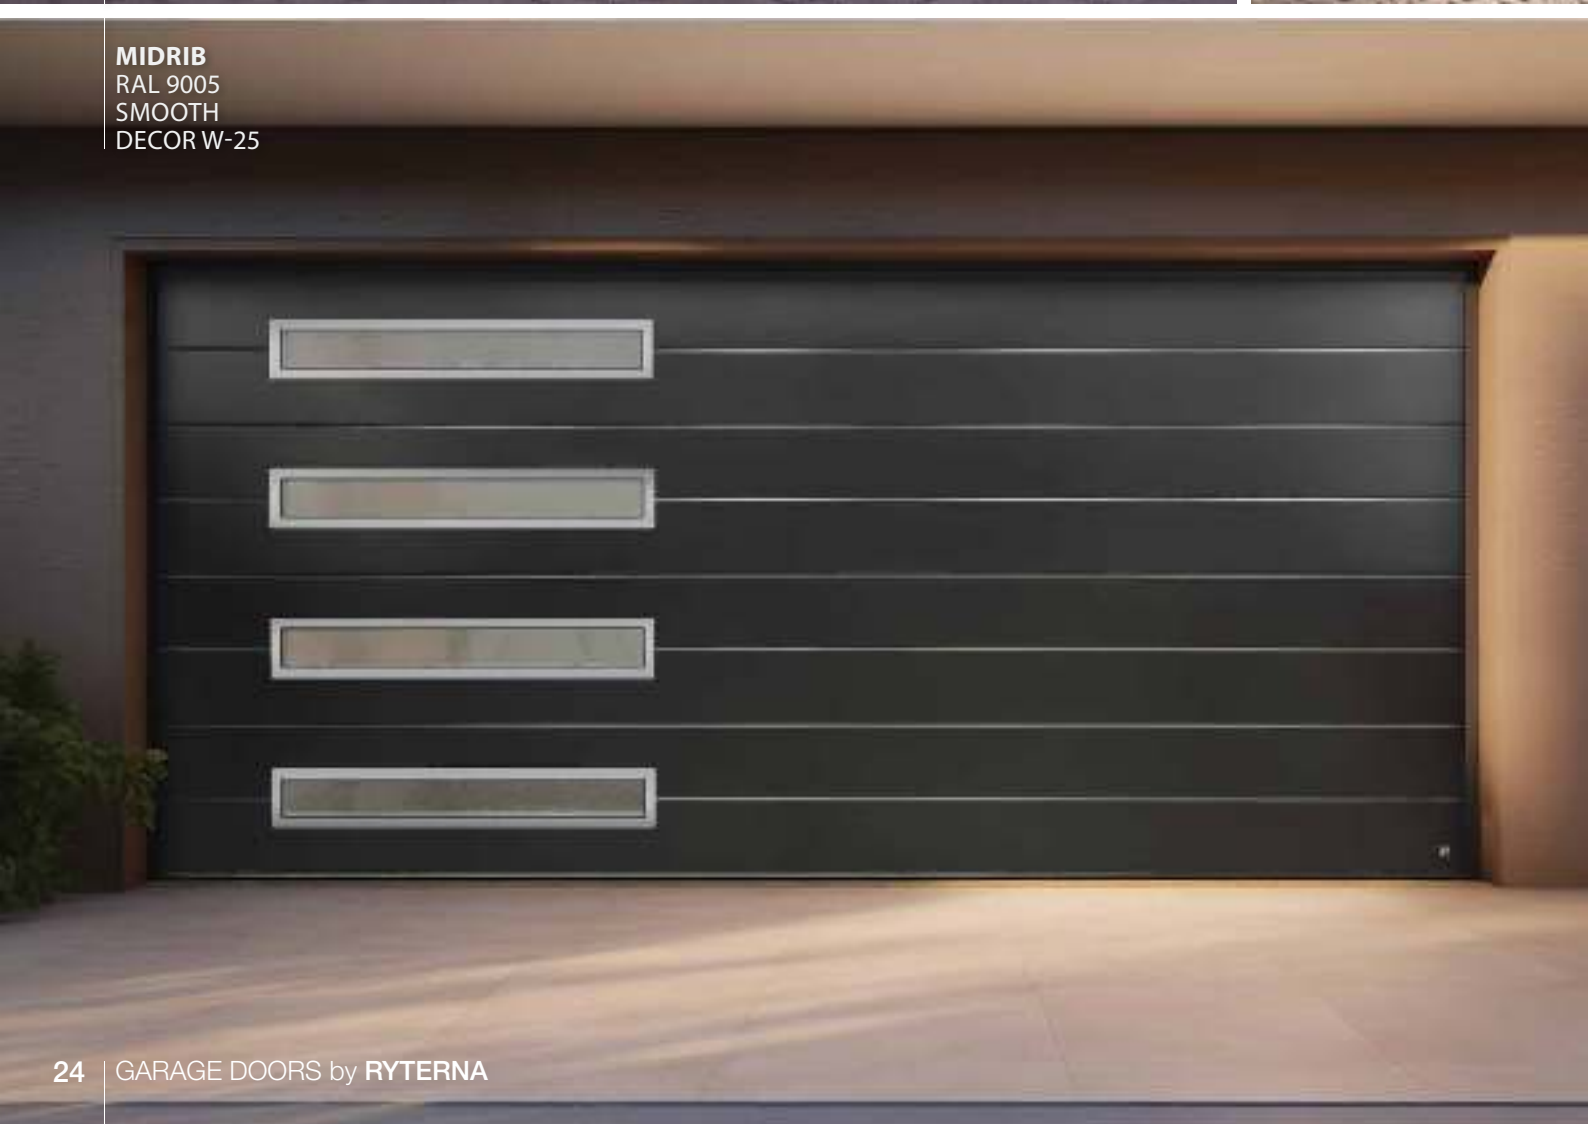

MIDRIB
RAL 7016
SMOOTH