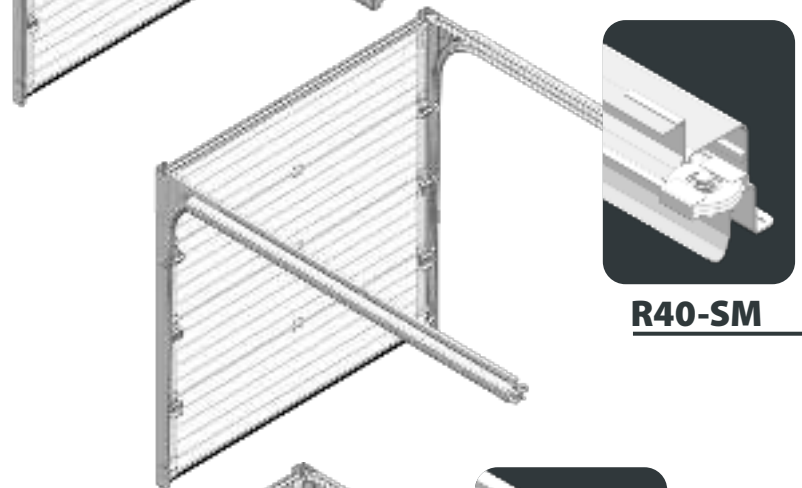

Hardware type R40

R40 sectional doors are customer and installer-friendly, requiring minimal headroom and side room. They are a perfect choice for both new-build and renovated houses.

Tension spring system can be fitted on the side, top or under the tracks. 4 spring system ensures safe and reliable operation.

Ball bearing rollers. Nylon coated rollers guarantee longer service and quiet operation.

Finger protection. Anti-pinching panels guarantee safe operation.

Side brackets with an adjustable roller carrier ensure the most efficient performance.

A convenient internal handle is located at the bottom corner and is very useful in case of manual operation.

Optional electric operator for your additional convenience.

R40-SM