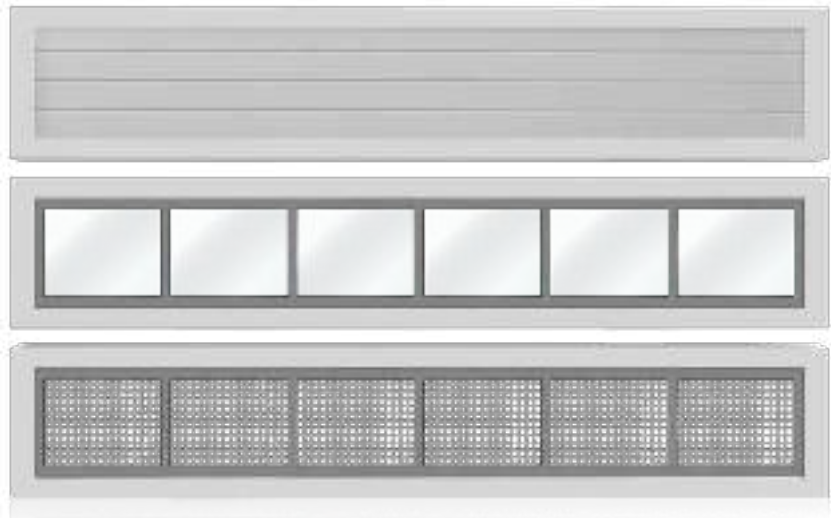

5

Low profile threshold can be fixed on the existing floor. Easy to fit and no maintenance required.

Fascia panels and installation frames

Vertical fascia panels

Horizontal fascia panels

ALU Lintel profile only
120 mm; 180 mm