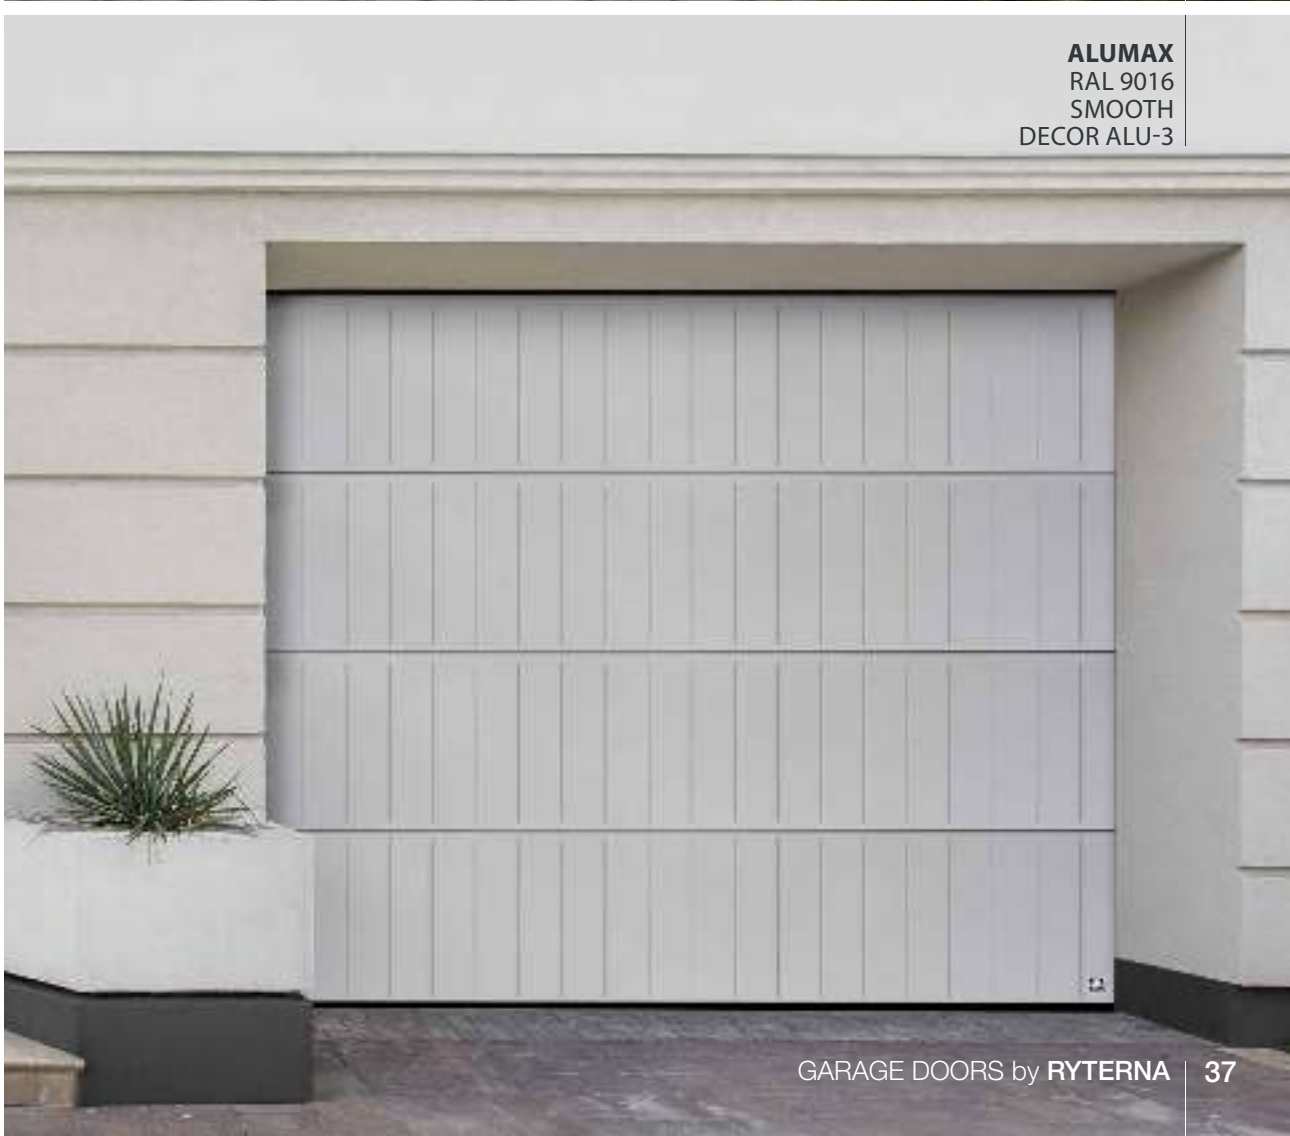

ALUMAX
RAL 8022
SMOOTH
DECOR ALU-5

ALUMAX
RAL 9016
SMOOTH
CUSTOM DECOR