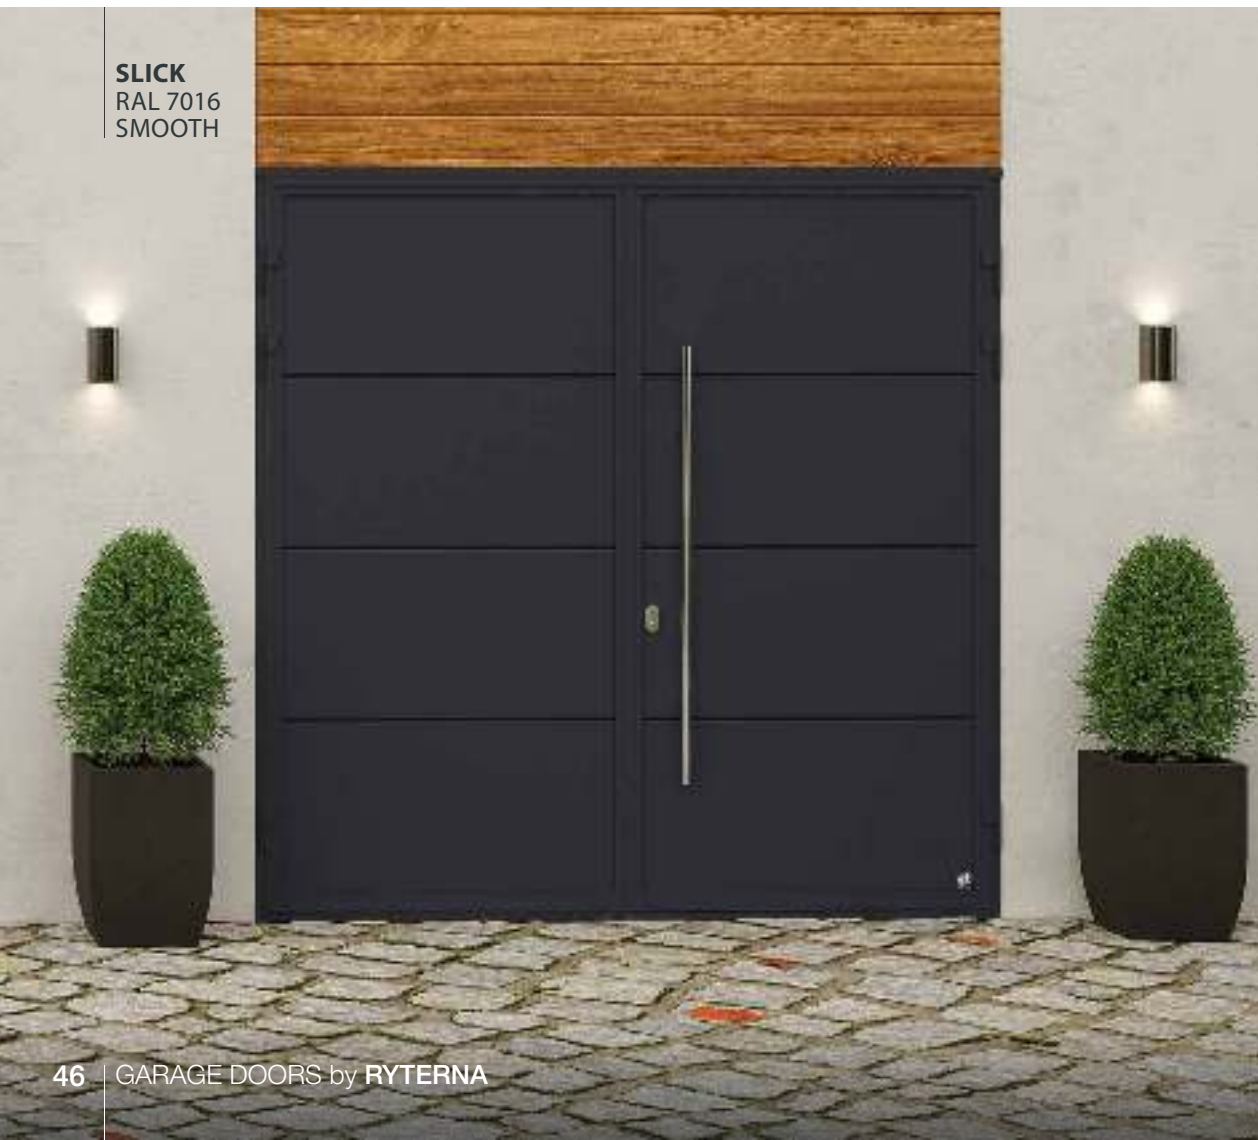

MODERN
RAL 9016
SMOOTH

SLICK
RAL 7016
SMOOTH