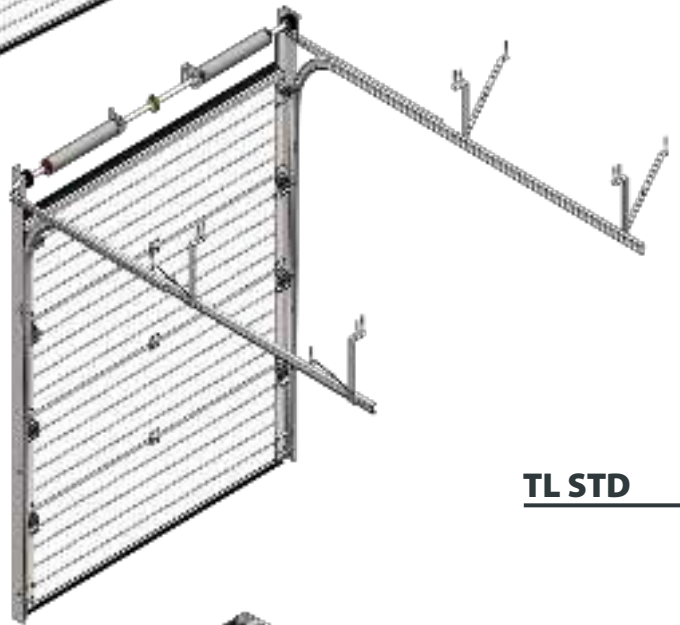

Hardware type TL

Components of our sectional garage doors have been developed and tested under the most demanding industrial conditions. Over decades of operations we have perfected every detail of our doors. We call it Intelligent Quality Control and it is a continuous process.

Torsion spring system expands the possibility to build door up to 12 metres wide with smooth and reliable operation.

Ball bearing rollers. Nylon coated rollers guarantee longer service and quiet operation.

Finger protection. Anti-pinching panels guarantee safe operation.

Side brackets with an adjustable roller carrier ensure the most efficient performance.

A convenient internal handle is located at the bottom corner and is very useful in case of manual operation.

Optional electric operator for your additional convenience.

TL STD