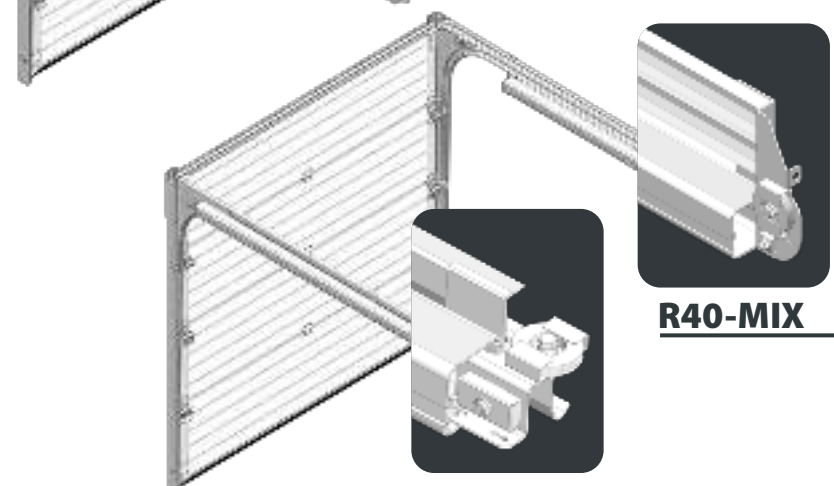

Optional electric operator for your additional convenience.

R40-TM

R40-SM

R40-UM

R40-MIX

1 Safe and reliable track system. Industrial grade tracks are designed for reliable and secure operation.

2 Whole perimeter rubber sealing makes the door energy efficient.