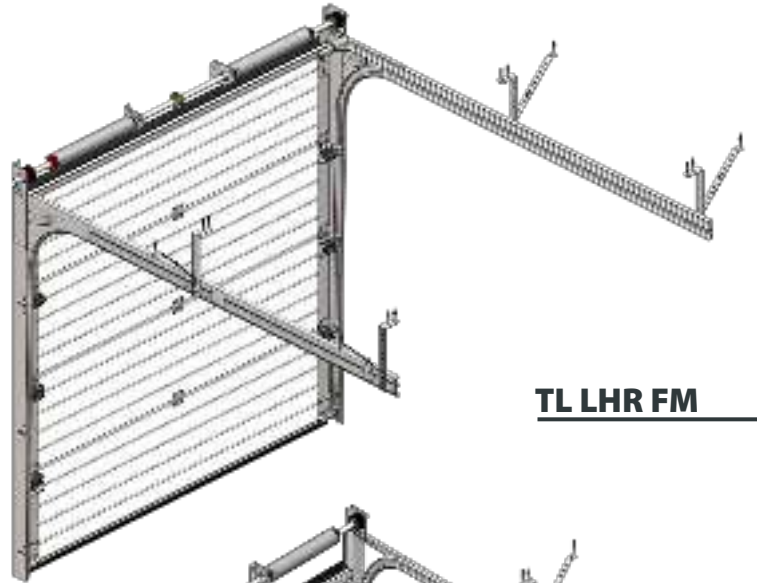

Hardware type TL

Components of our sectional garage doors have been developed and tested under the most demanding industrial conditions. Over decades of operations we have perfected every detail of our doors. We call it Intelligent Quality Control and it is a continuous process.

Torsion spring system expands the possibility to build door up to 12 metres wide with smooth and reliable operation.

Ball bearing rollers. Nylon coated rollers guarantee longer service and quiet operation.

Finger protection. Anti-pinching panels guarantee safe operation.

Side brackets with an adjustable roller carrier ensure the most efficient performance.

A convenient internal handle is located at the bottom corner and is very useful in case of manual operation.

Optional electric operator for your additional convenience.

TL LHR FM